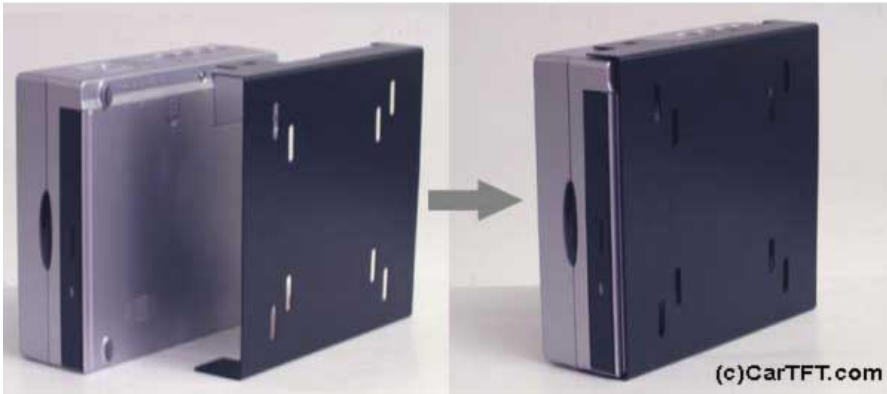

99.00 EUR
incl. 19% VAT, plus [shipping](#)

- Enables you to mount the Barebone on the backside of LCD Displays
- Ideal for car mounting , too !